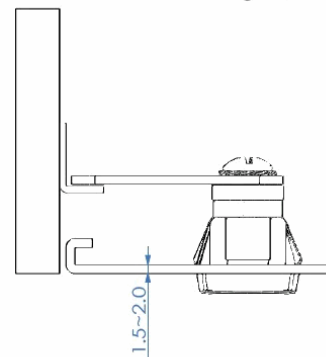

PRODUCT SHEET

Description

Cam Lock x-44, 90DG, CPL, Str. Cam 27, CK SISO, KA D20, Cam
Pre-mounted at 9 O'clock (left hand side) Spring Clip ALSO
at 9 O'clock

SISO A/S
Mileparken 11
DK-2740 Skovlunde
Denmark
Phone: +45 45 830 900
Fax: +45 45 830 444
E-mail: siso@siso.dk
Web: www.siso.dk

Item number

14.08.076-1

Units	Box	Carton	HS Code	Barcode
Pcs.	36	360	8301300000	 5 704866 045063

Installation diagram

Refers to the hole size