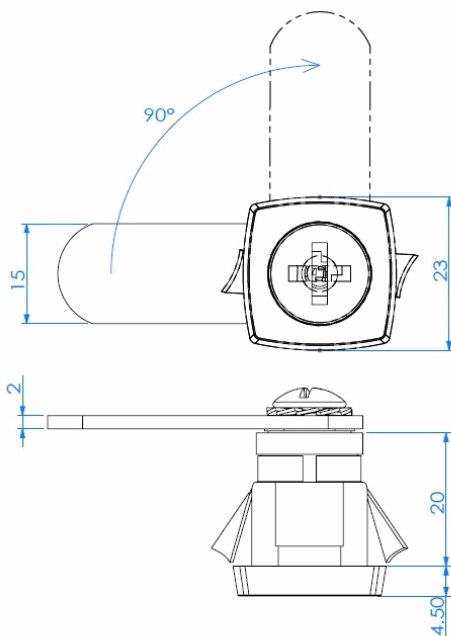

PRODUCT SHEET

Description

Cam Lock x-44, 90DG, CPL, Str. Cam 27, CK SISO, KA D20, Cam
Pre-mounted at 9 O'clock (left hand side) Spring Clip ALSO
at 9 O'clock

SISO A/S
Mileparken 11
DK-2740 Skovlunde
Denmark
Phone: +45 45 830 900
Fax: +45 45 830 444
E-mail: siso@siso.dk
Web: www.siso.dk

Item number

14.08.076-1

Units	Box	Carton	HS Code	Barcode
Pcs.	36	360	8301300000	 5 704866 045063

Installation diagram

Refers to the hole size